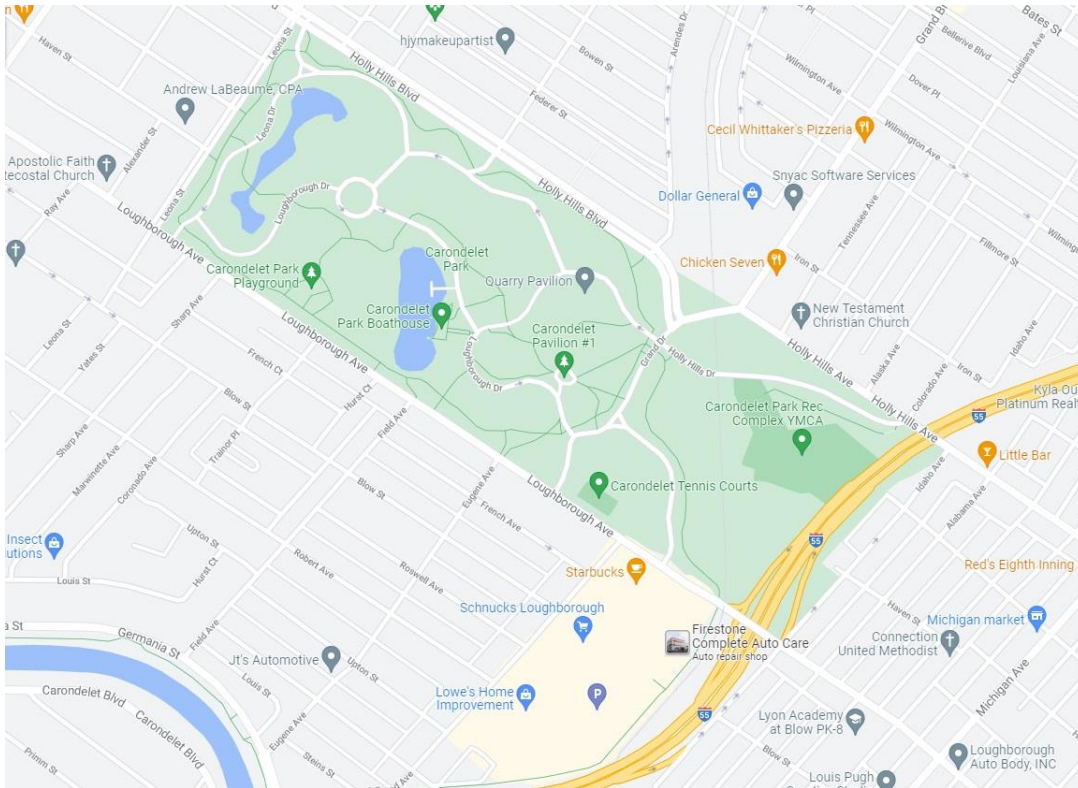

**Gateway Milers
Carondelet Park
St Louis MO
May 14, 2022
5K, 10K – Ratings 1A
Event SC: 121177**

**AMERICA'S
WALKING CLUB**
— ESTABLISHED 1976 —